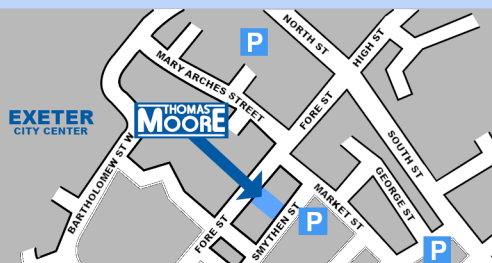

Ease the pain, start saving now - call or phone in to start.

SCAN ME

View or buy online at
www.thomasmooretoymaster.co.uk

Call 01392 255711

orders@thomasmooretoymaster.co.uk

Thomas Moore, 102 - 104 Fore Street, Exeter EX43JB