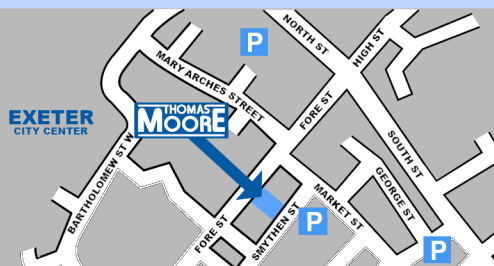

Spread the cost

Ease the pain, start saving now - call or phone in to start.

SCAN ME

View or buy online at www.thomasmooretoymaster.co.uk

Call 01392 255711

orders@thomasmooretoymaster.co.uk

Thomas Moore, 102 - 104 Fore Street, Exeter EX43JB