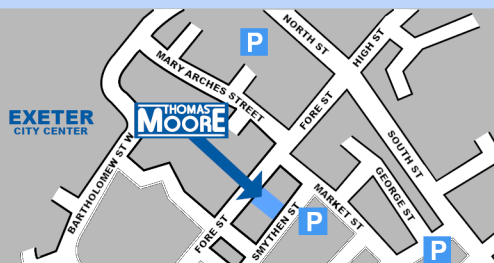

View or buy online at
www.thomasmooretoymaster.co.uk

Call 01392 255711

orders@thomasmooretoymaster.co.uk
Thomas Moore, 102 - 104 Fore Street, Exeter EX43JB
Prices may vary as cost changes occur