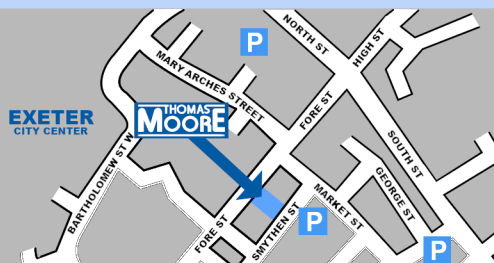

Spread the cost

Ease the pain, start saving now - call or phone in to start.

SCAN ME

View or buy online at www.thomasmooretoymaster.co.uk

Call 01392 255711

orders@thomasmooretoymaster.co.uk
Thomas Moore, 102 - 104 Fore Street, Exeter EX43JB
Prices may vary as cost changes occur