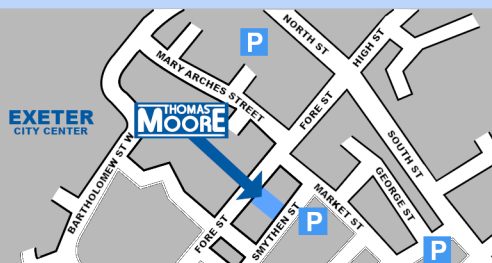

#### Spread the cost

Ease the pain, start saving now - call or phone in to start.

SCAN ME

View or buy online at  
[www.thomasmooretoymaster.co.uk](http://www.thomasmooretoymaster.co.uk)

Call 01392 255711

orders@thomasmooretoymaster.co.uk  
Thomas Moore, 102 - 104 Fore Street, Exeter EX43JB  
Prices may vary as cost changes occur