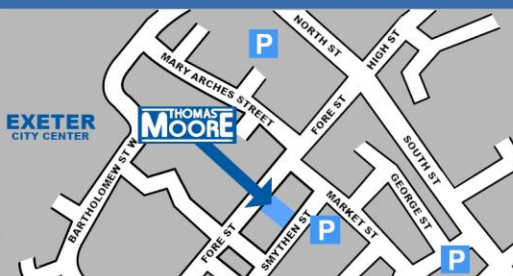

View or buy online at:
www.thomasmooretoymaster.co.uk

Call 01392 255711

orders@thomasmooretoymaster.co.uk
Thomas Moore, 102-104 Fore Street, Exeter, EX4 3JB
Prices may vary as cost changes occur