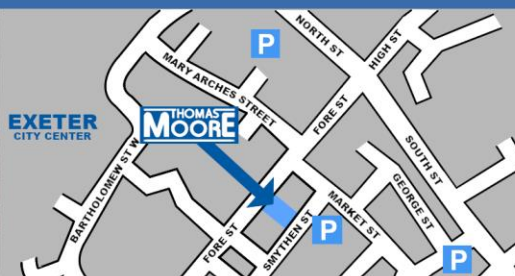

View or buy online at:
www.thomasmooretoymaster.co.uk

Call 01392 255711

orders@thomasmooretoymaster.co.uk
Thomas Moore, 102-104 Fore Street, Exeter, EX4 3JB
Prices may vary as cost changes occur