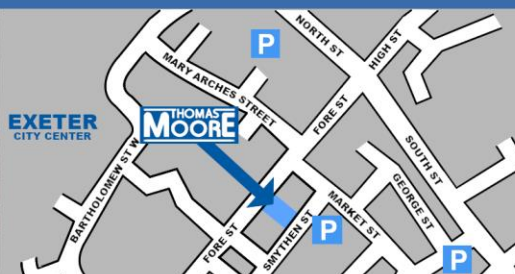

View or buy online at:
www.thomasmooretoymaster.co.uk

Call 01392 255711

orders@thomasmooretoymaster.co.uk
Thomas Moore, 102-104 Fore Street, Exeter, EX4 3JB
Prices may vary as cost changes occur