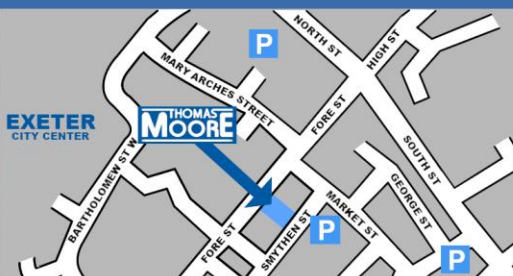

House Colours: Drake (Green), Grenville (Blue), Raleigh (Red), Scott (Yellow)

View or buy online at:  
[www.thomasmooretoymaster.co.uk](http://www.thomasmooretoymaster.co.uk)

**Call 01392 255711**

orders@thomasmooretoymaster.co.uk  
Thomas Moore, 102-104 Fore Street, Exeter, EX4 3JB  
Prices may vary as cost changes occur