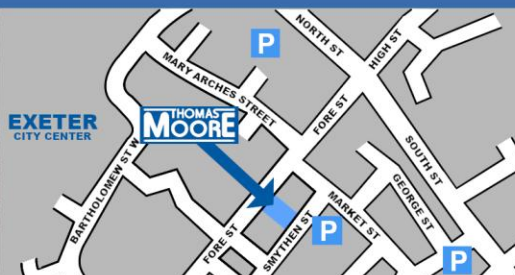

Spread the cost

Ease the pain and start saving now. Ask us how to open a savings account

View or buy online at:
www.thomasmooretoymaster.co.uk

Call 01392 255711

orders@thomasmooretoymaster.co.uk
Thomas Moore, 102-104 Fore Street, Exeter, EX4 3JB
Prices may vary as cost changes occur